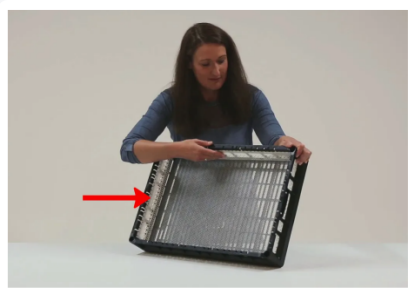

# Small side wall 400mm - PA white